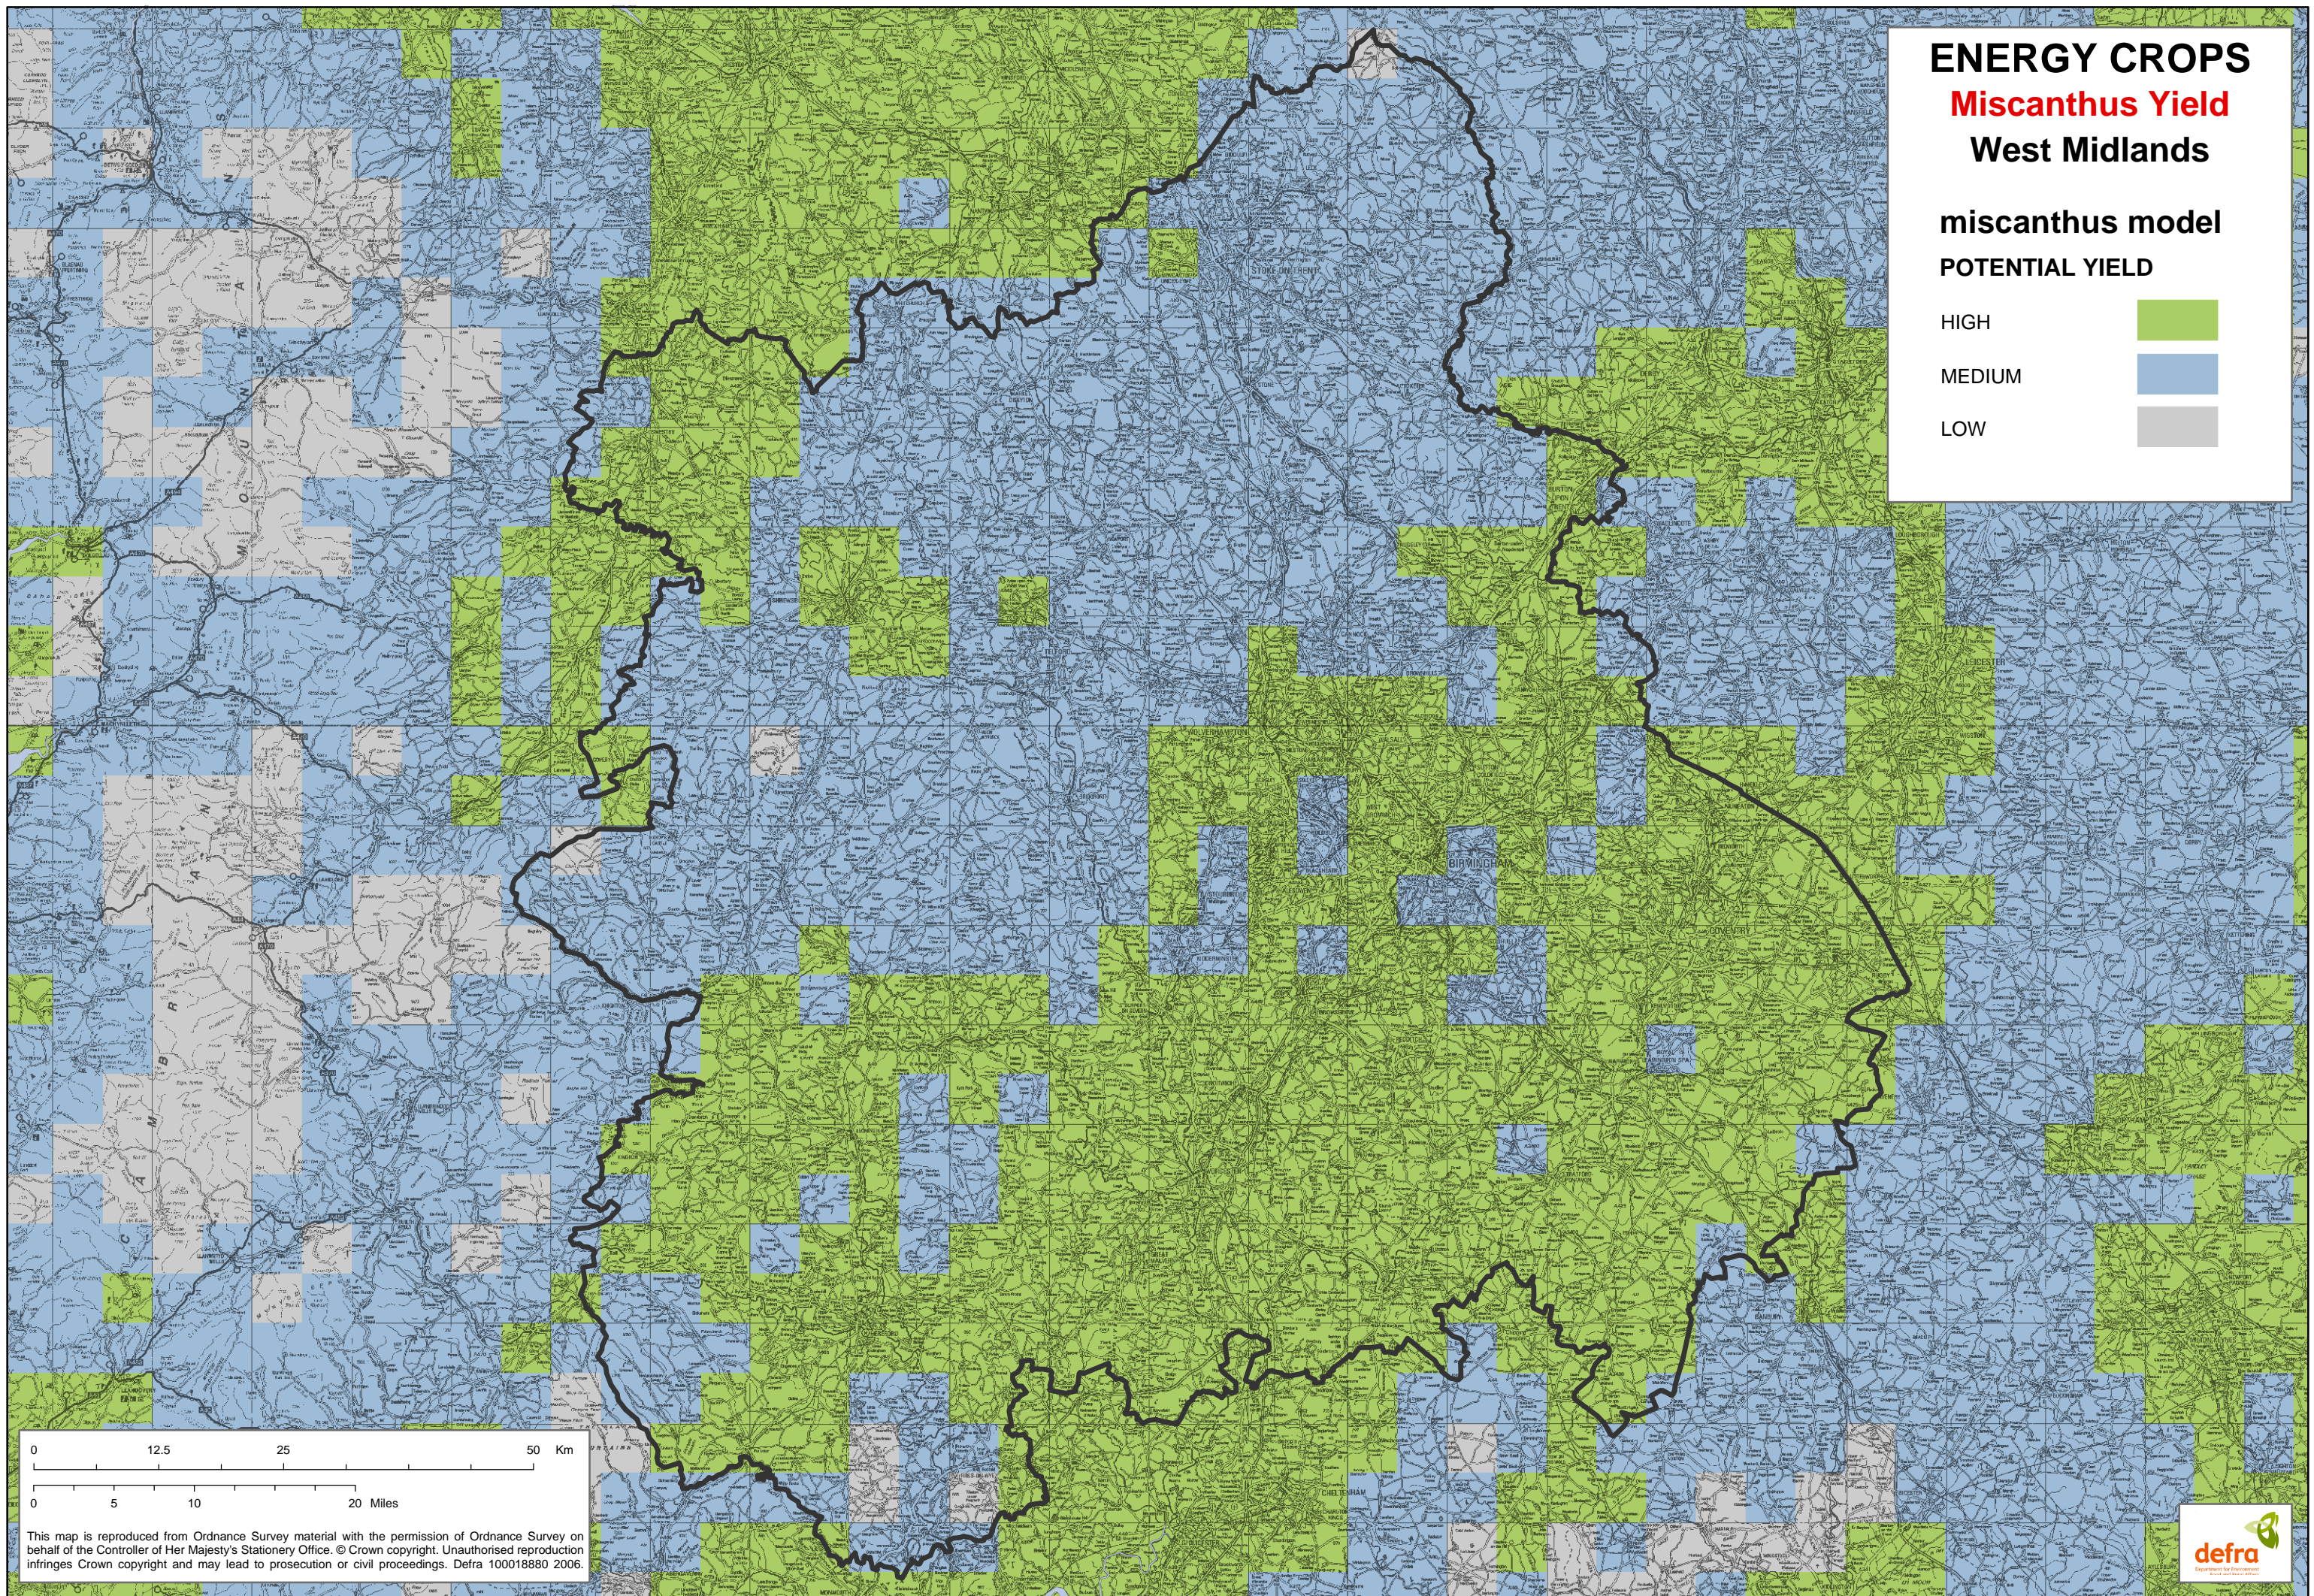

ENERGY CROPS

Miscanthus Yield

West Midlands

miscanthus model

POTENTIAL YIELD

HIGH

MEDIUM

LOW

This map is reproduced from Ordnance Survey material with the permission of Ordnance Survey on behalf of the Controller of Her Majesty's Stationery Office. © Crown copyright. Unauthorised reproduction infringes Crown copyright and may lead to prosecution or civil proceedings. Defra 100018880 2006.