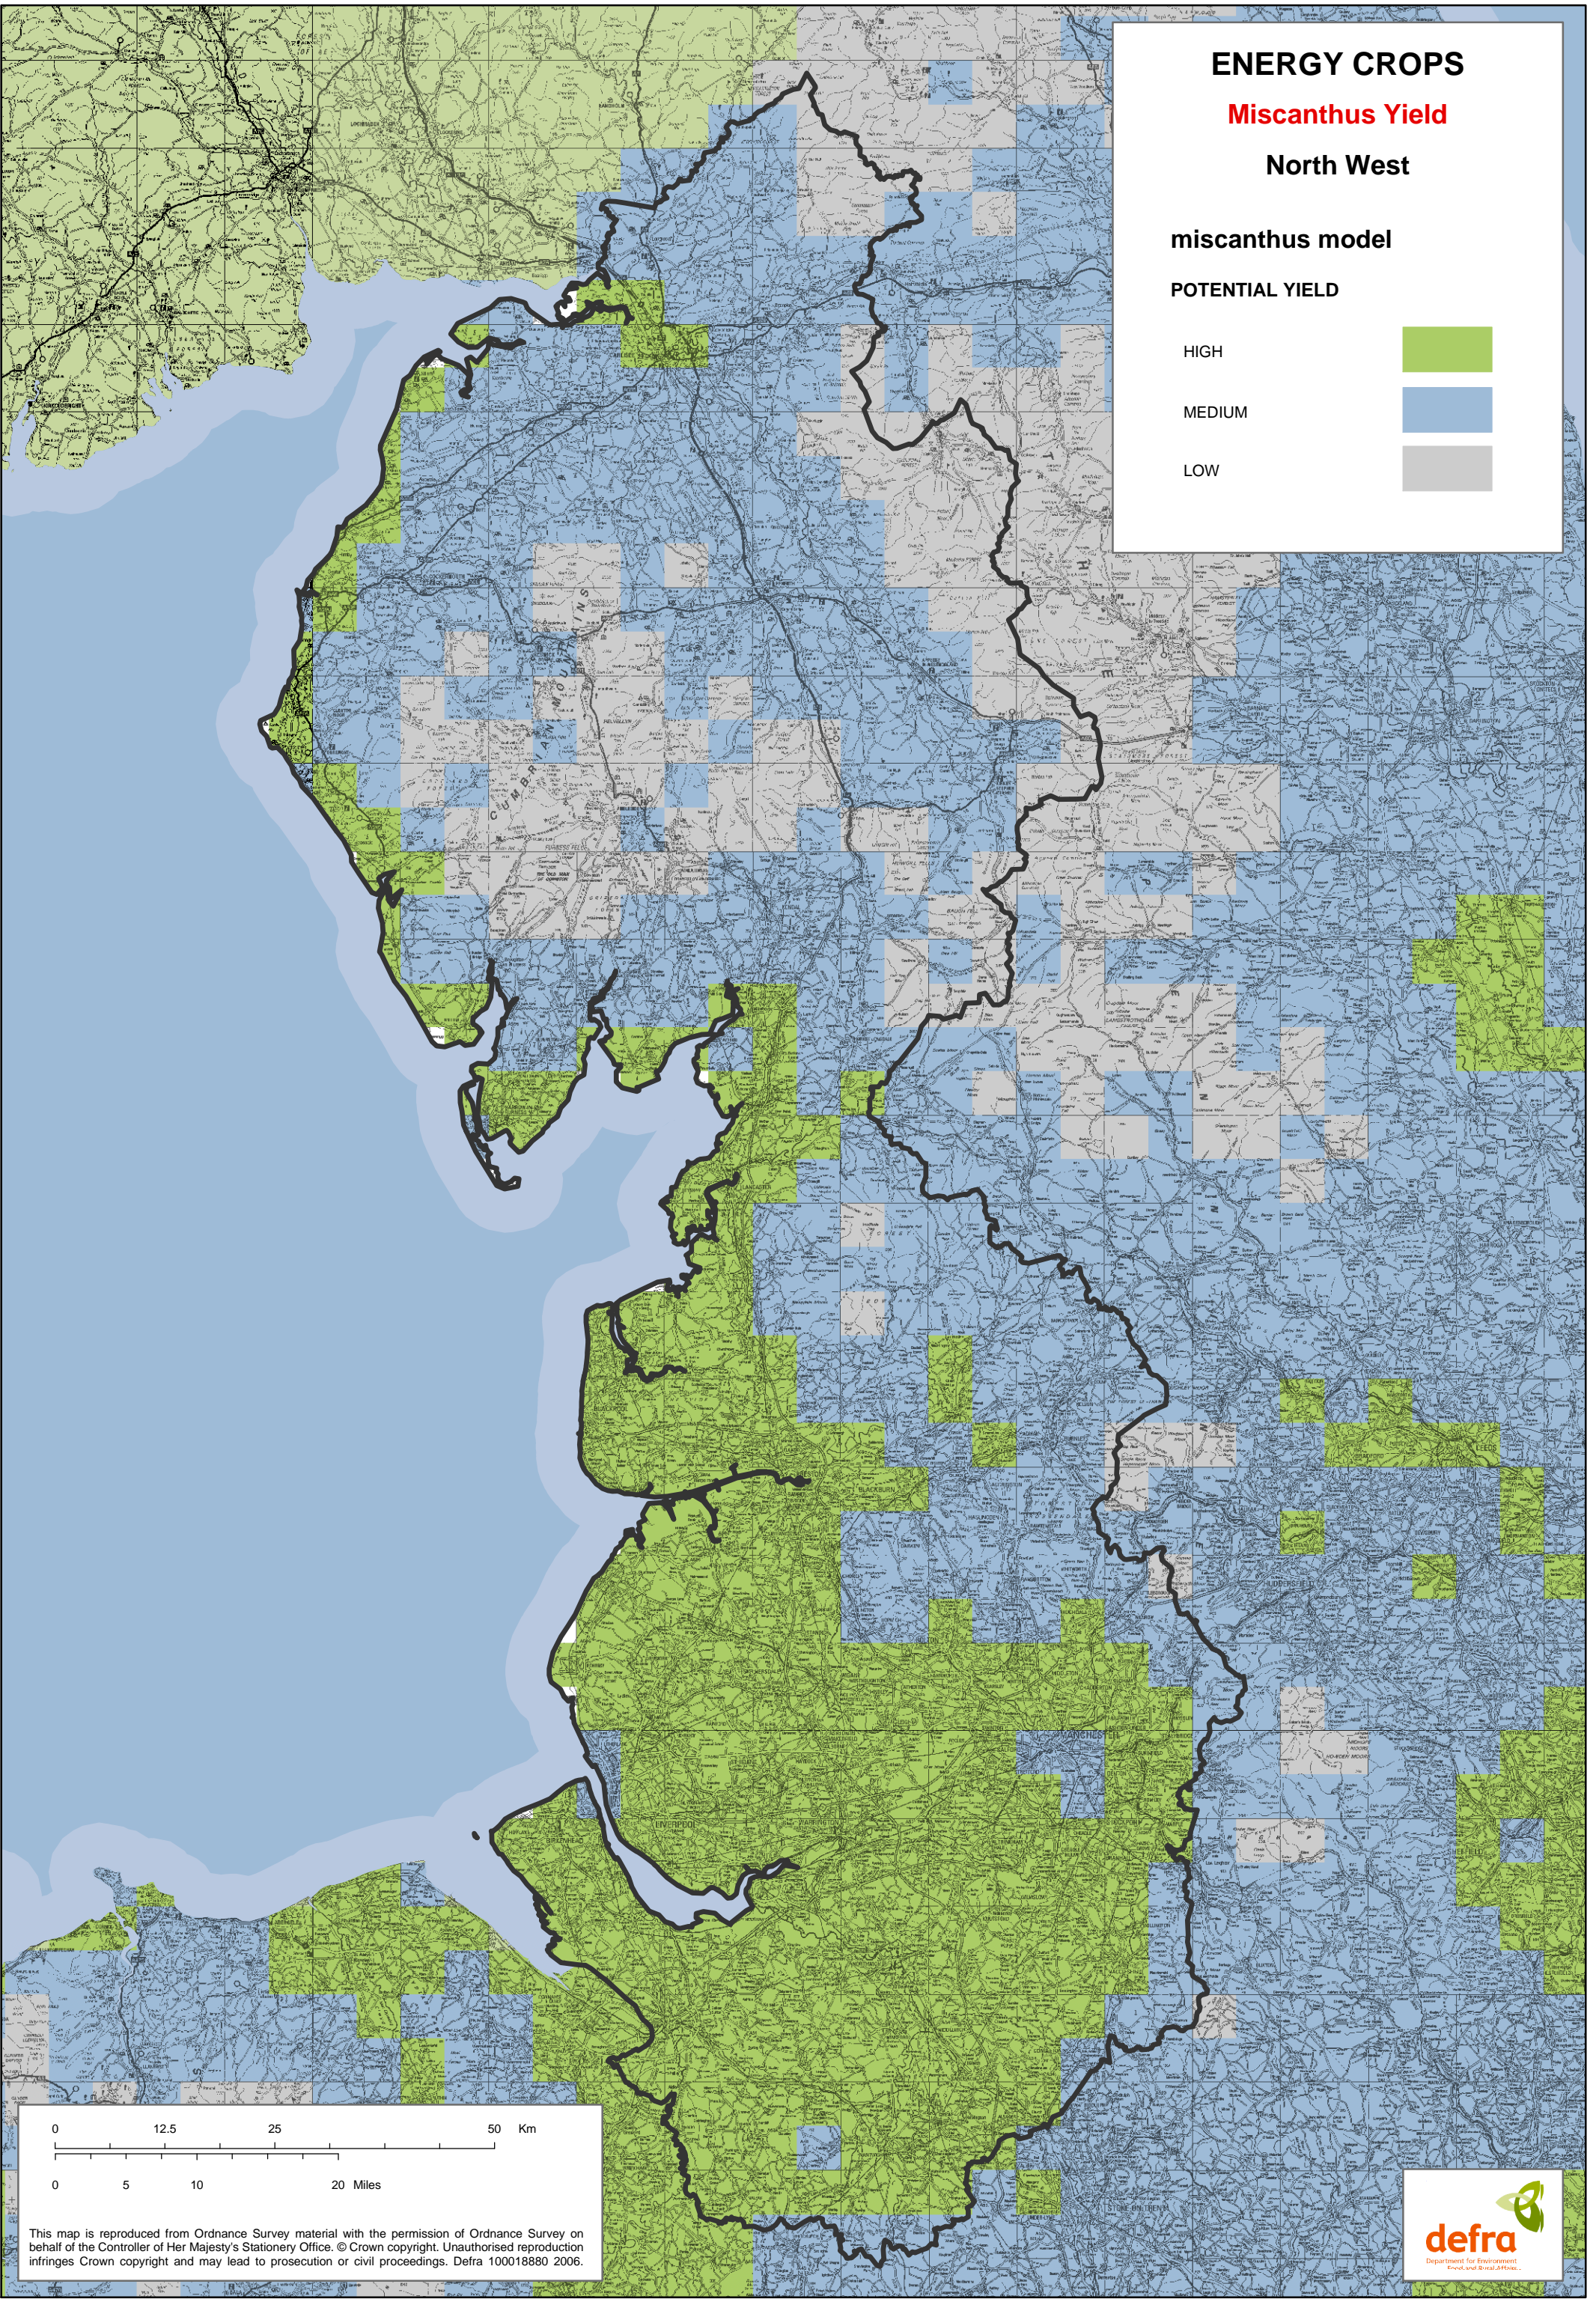

### North West

miscanthus model

#### POTENTIAL YIELD

HIGH

MEDIUM

LOW

This map is reproduced from Ordnance Survey material with the permission of Ordnance Survey on behalf of the Controller of Her Majesty's Stationery Office. © Crown copyright. Unauthorised reproduction infringes Crown copyright and may lead to prosecution or civil proceedings. Defra 100018880 2006.