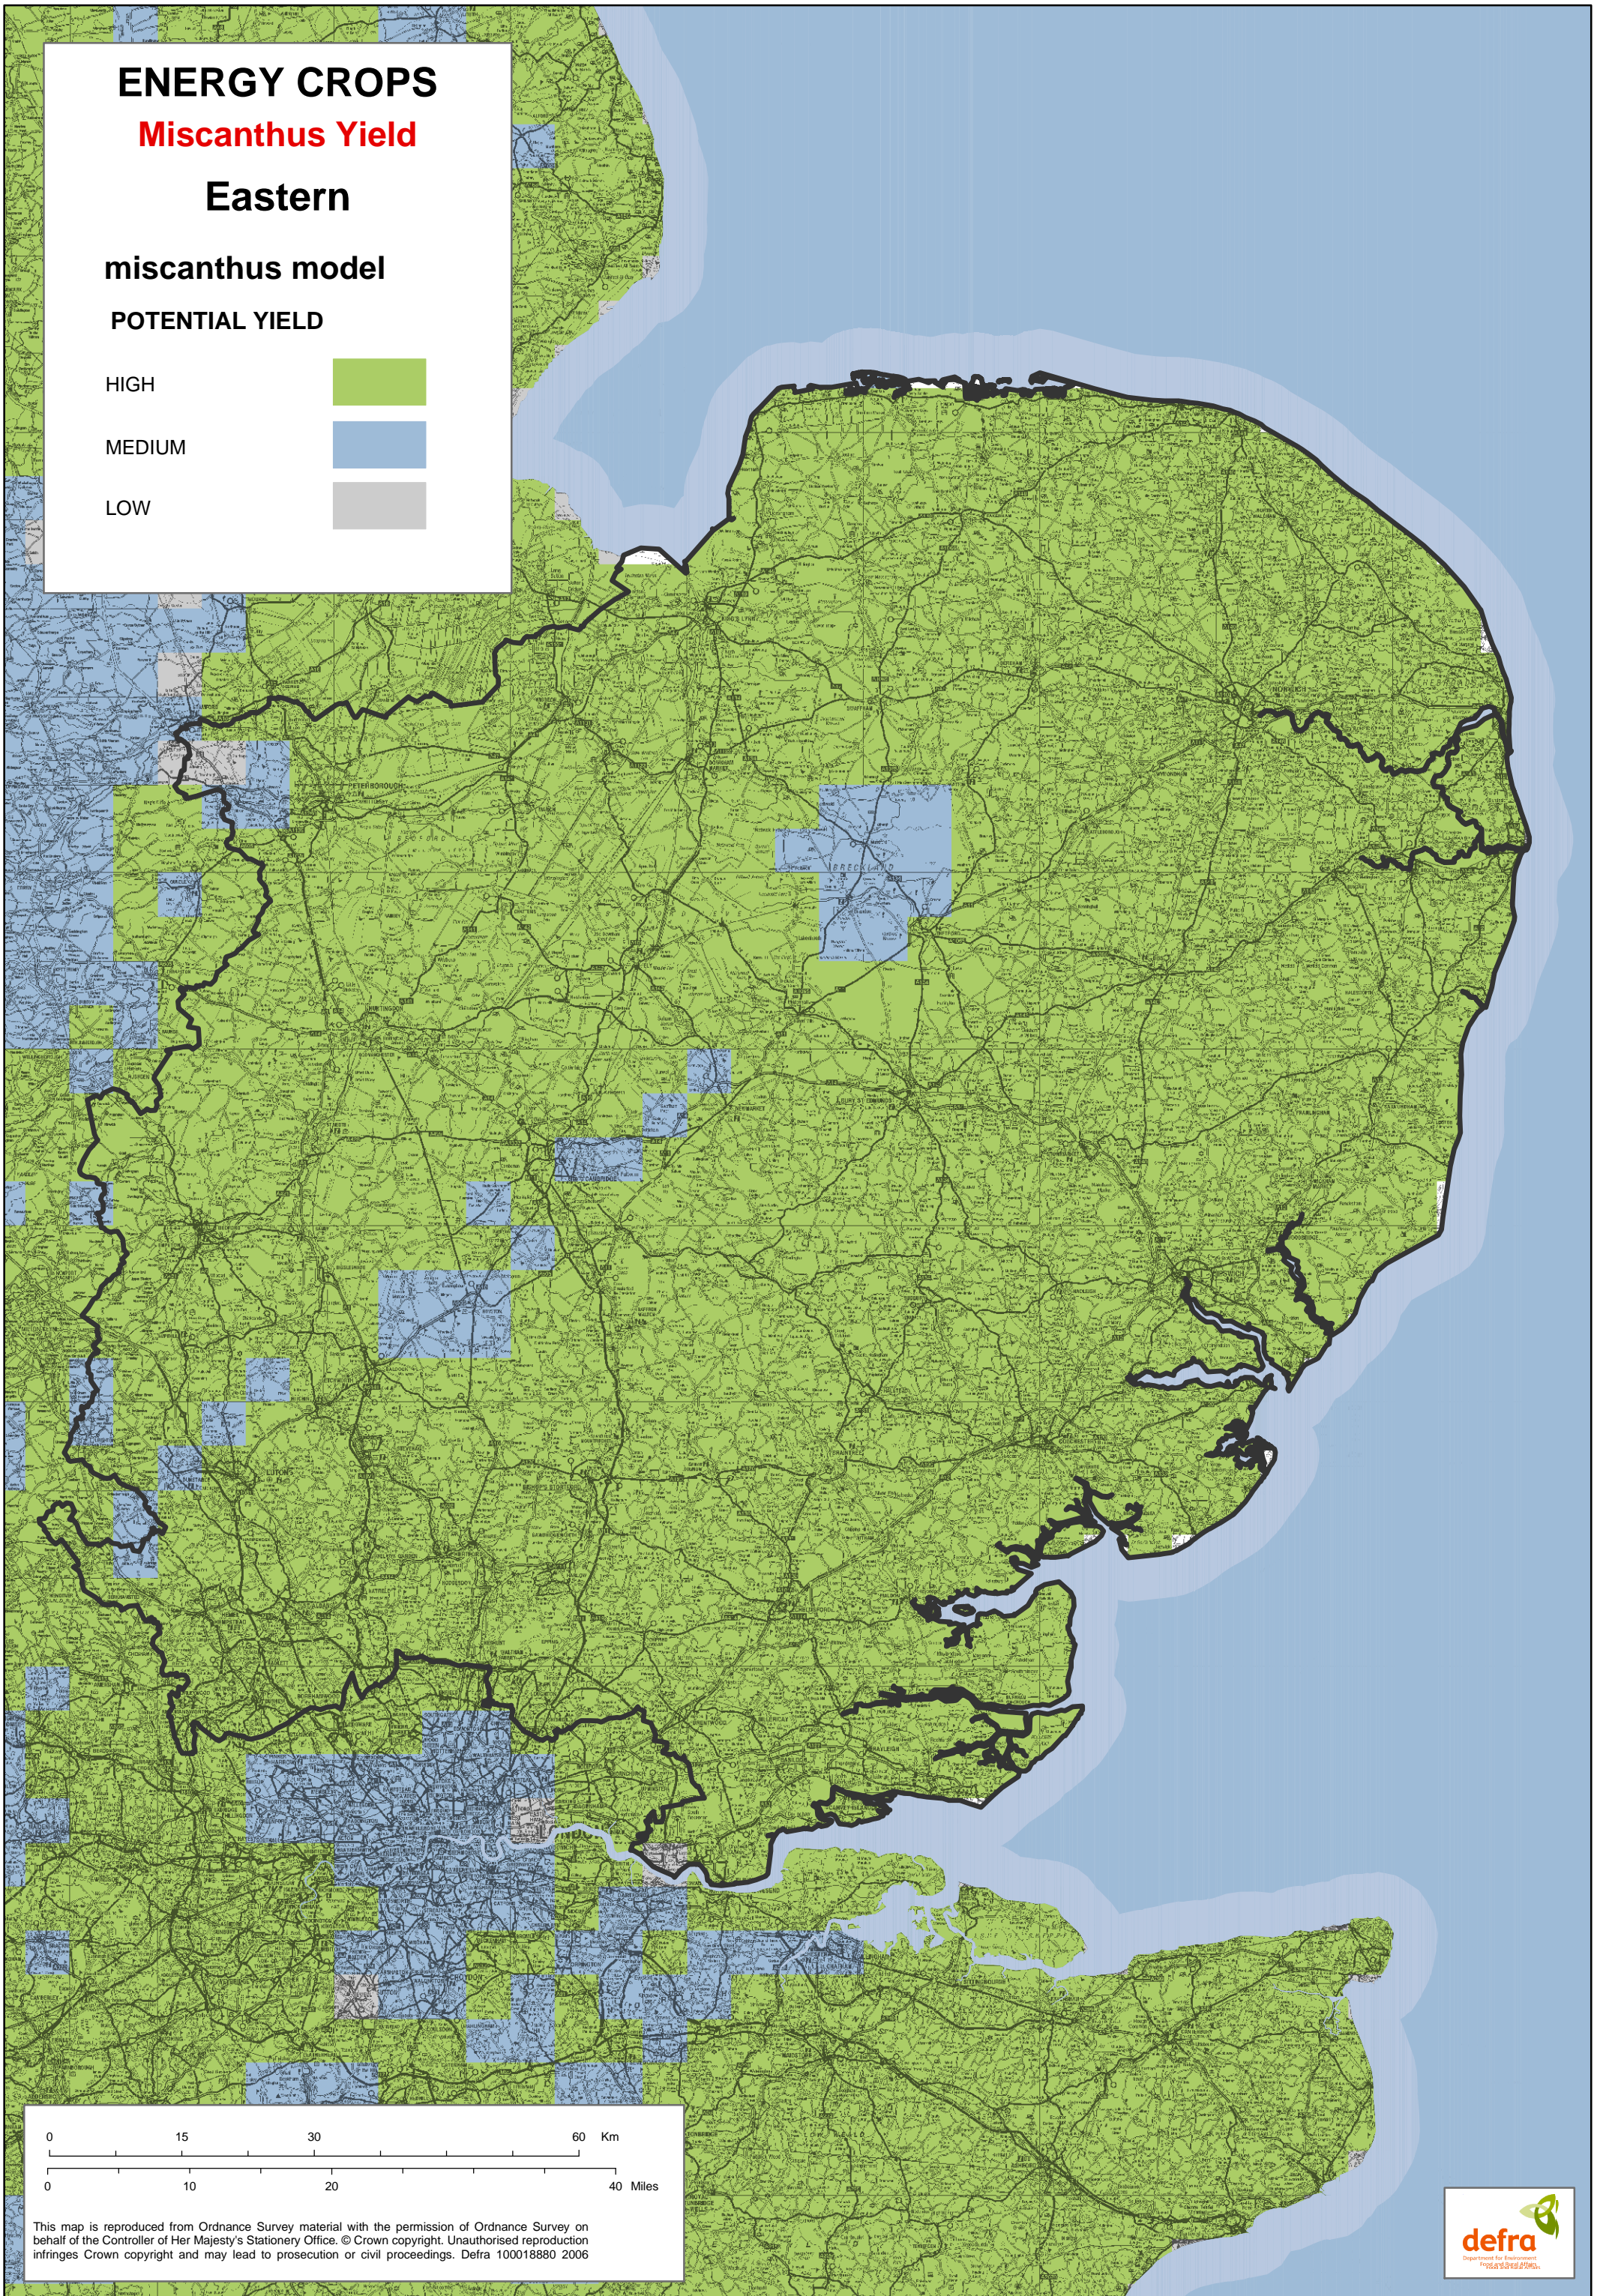

ENERGY CROPS

Miscanthus Yield

Eastern

miscanthus model

POTENTIAL YIELD

HIGH

MEDIUM

LOW

This map is reproduced from Ordnance Survey material with the permission of Ordnance Survey on behalf of the Controller of Her Majesty's Stationery Office. © Crown copyright. Unauthorised reproduction infringes Crown copyright and may lead to prosecution or civil proceedings. Defra 100018880 2006