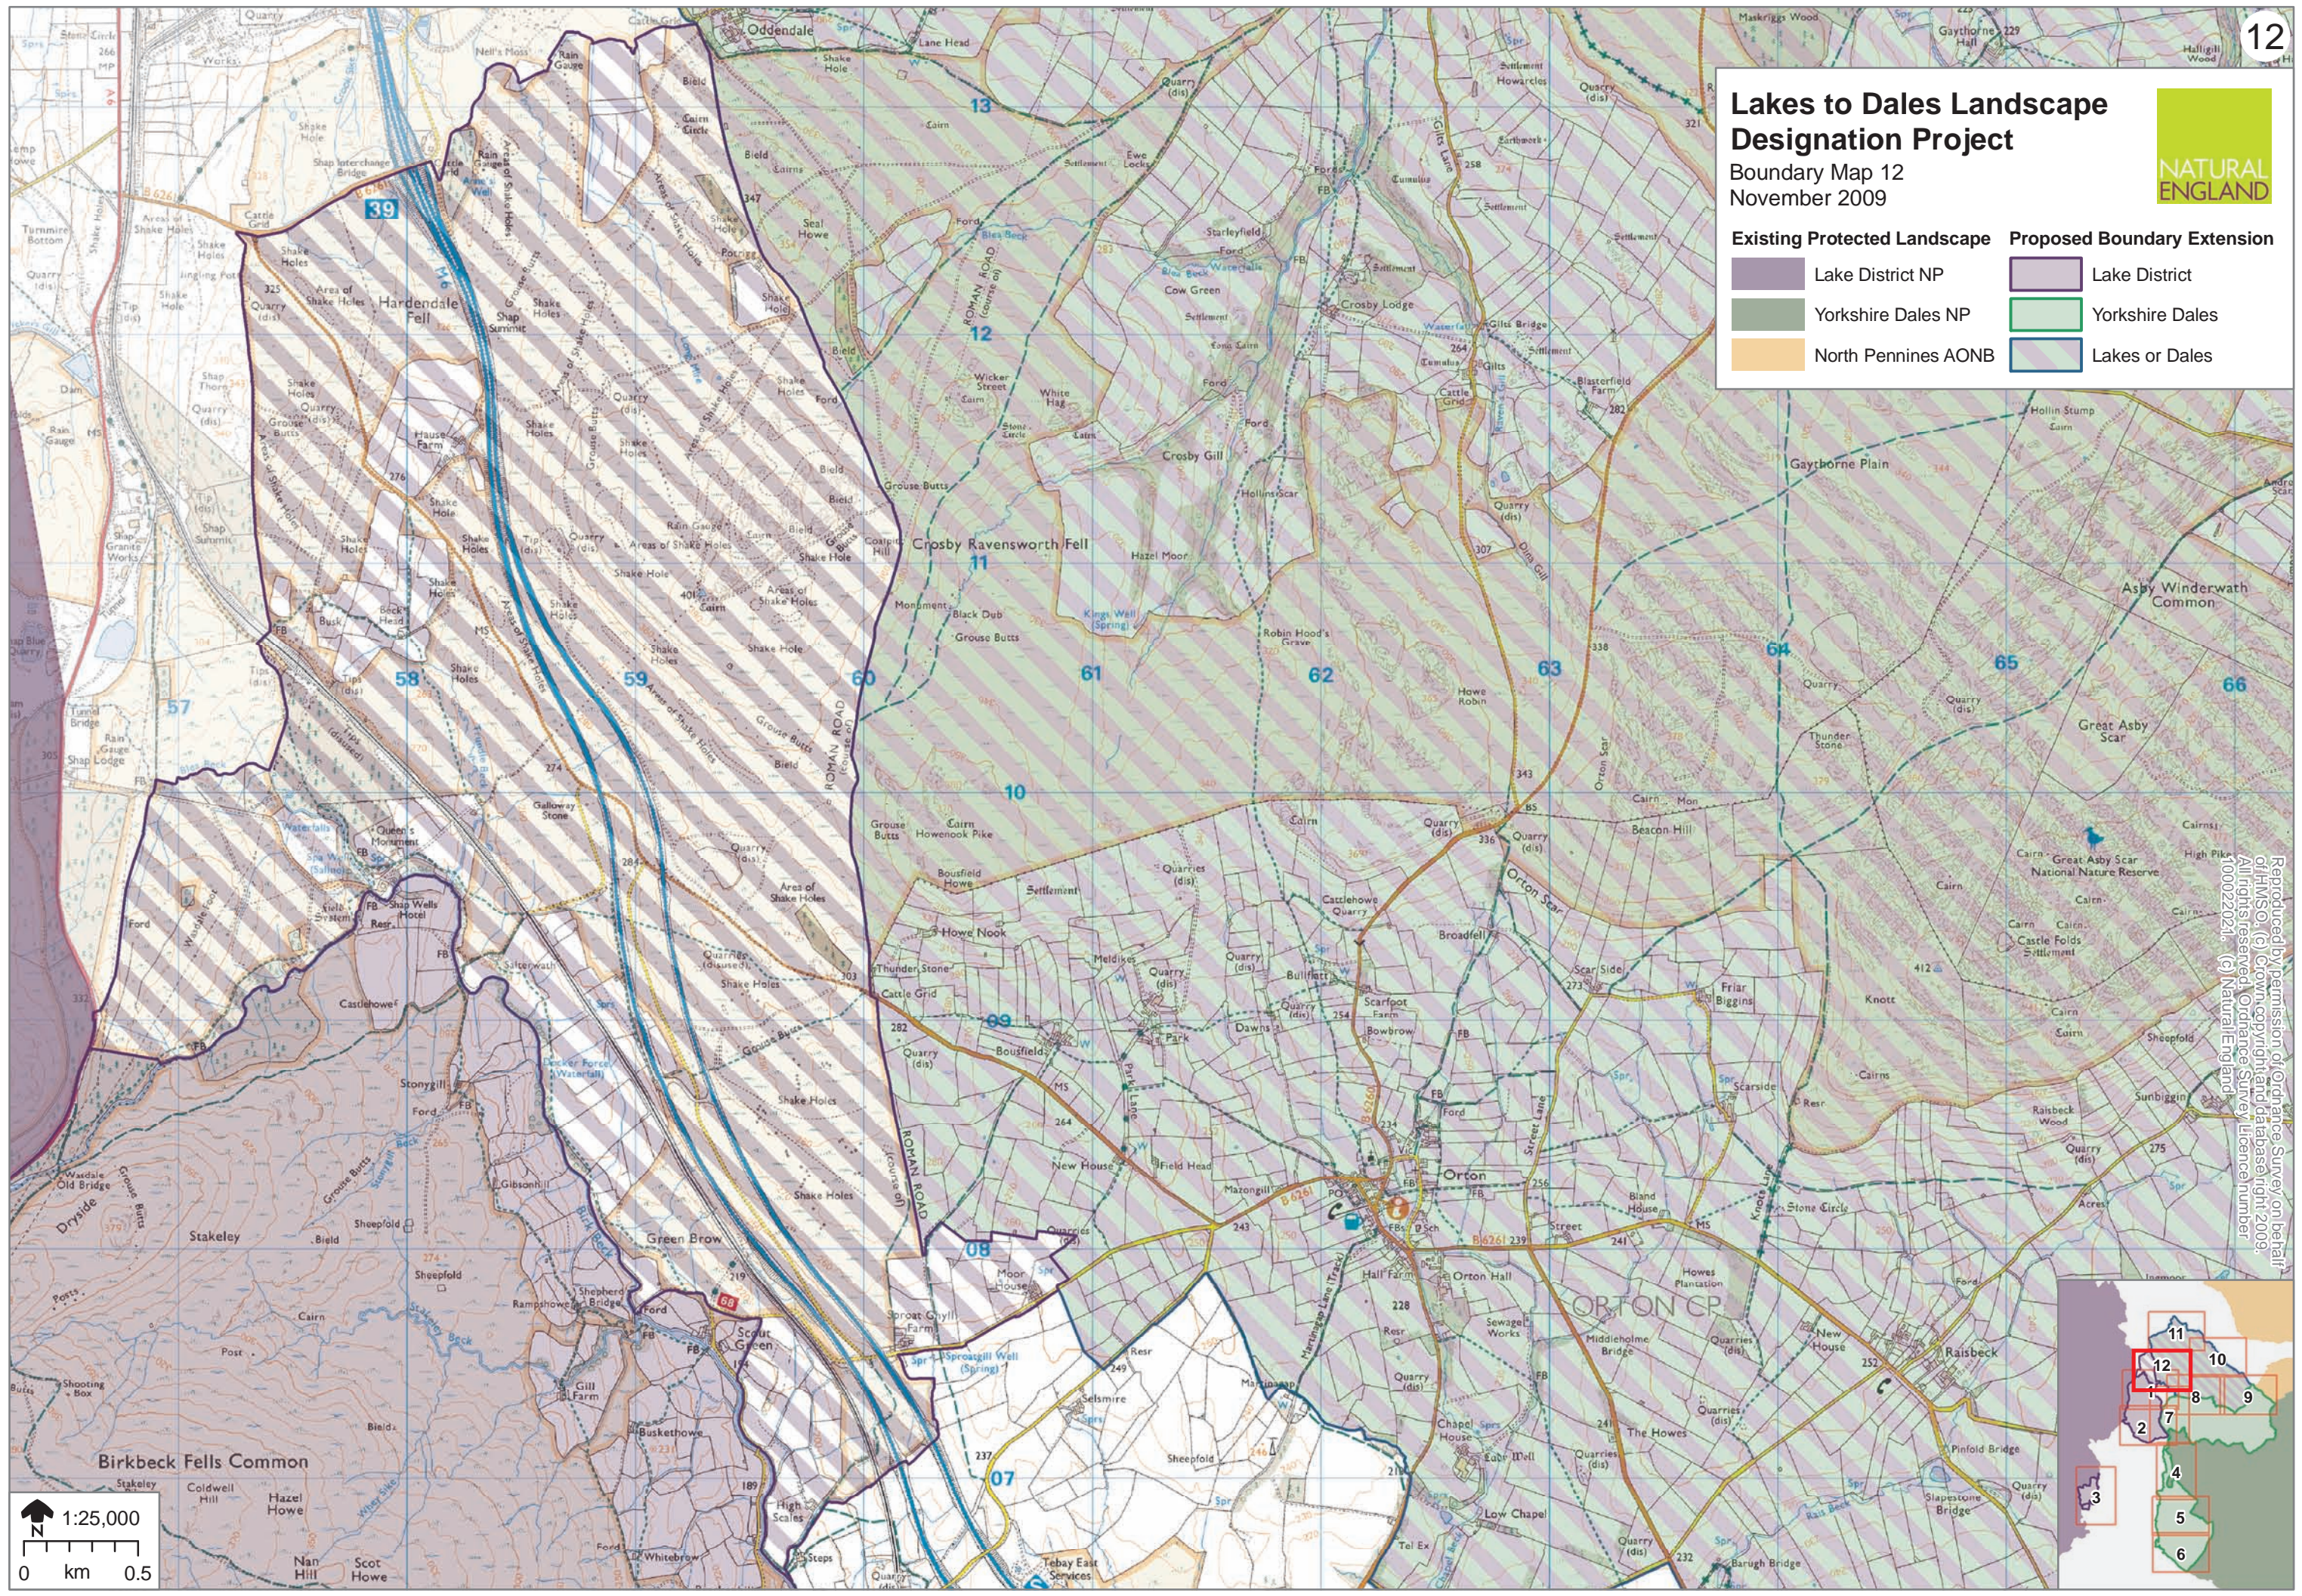

# Lakes to Dales Landscape Designation Project

Boundary Map 12  
November 2009

Existing Protected Landscape		Proposed Boundary Extension	
	Lake District NP		Lake District
	Yorkshire Dales NP		Yorkshire Dales
	North Pennines AONB		Lakes or Dales

Reproduced by permission of Ordnance Survey on behalf of HMSO. © Crown copyright and database right 2009. All rights reserved. Ordnance Survey Licence number 100022024. © Natural England