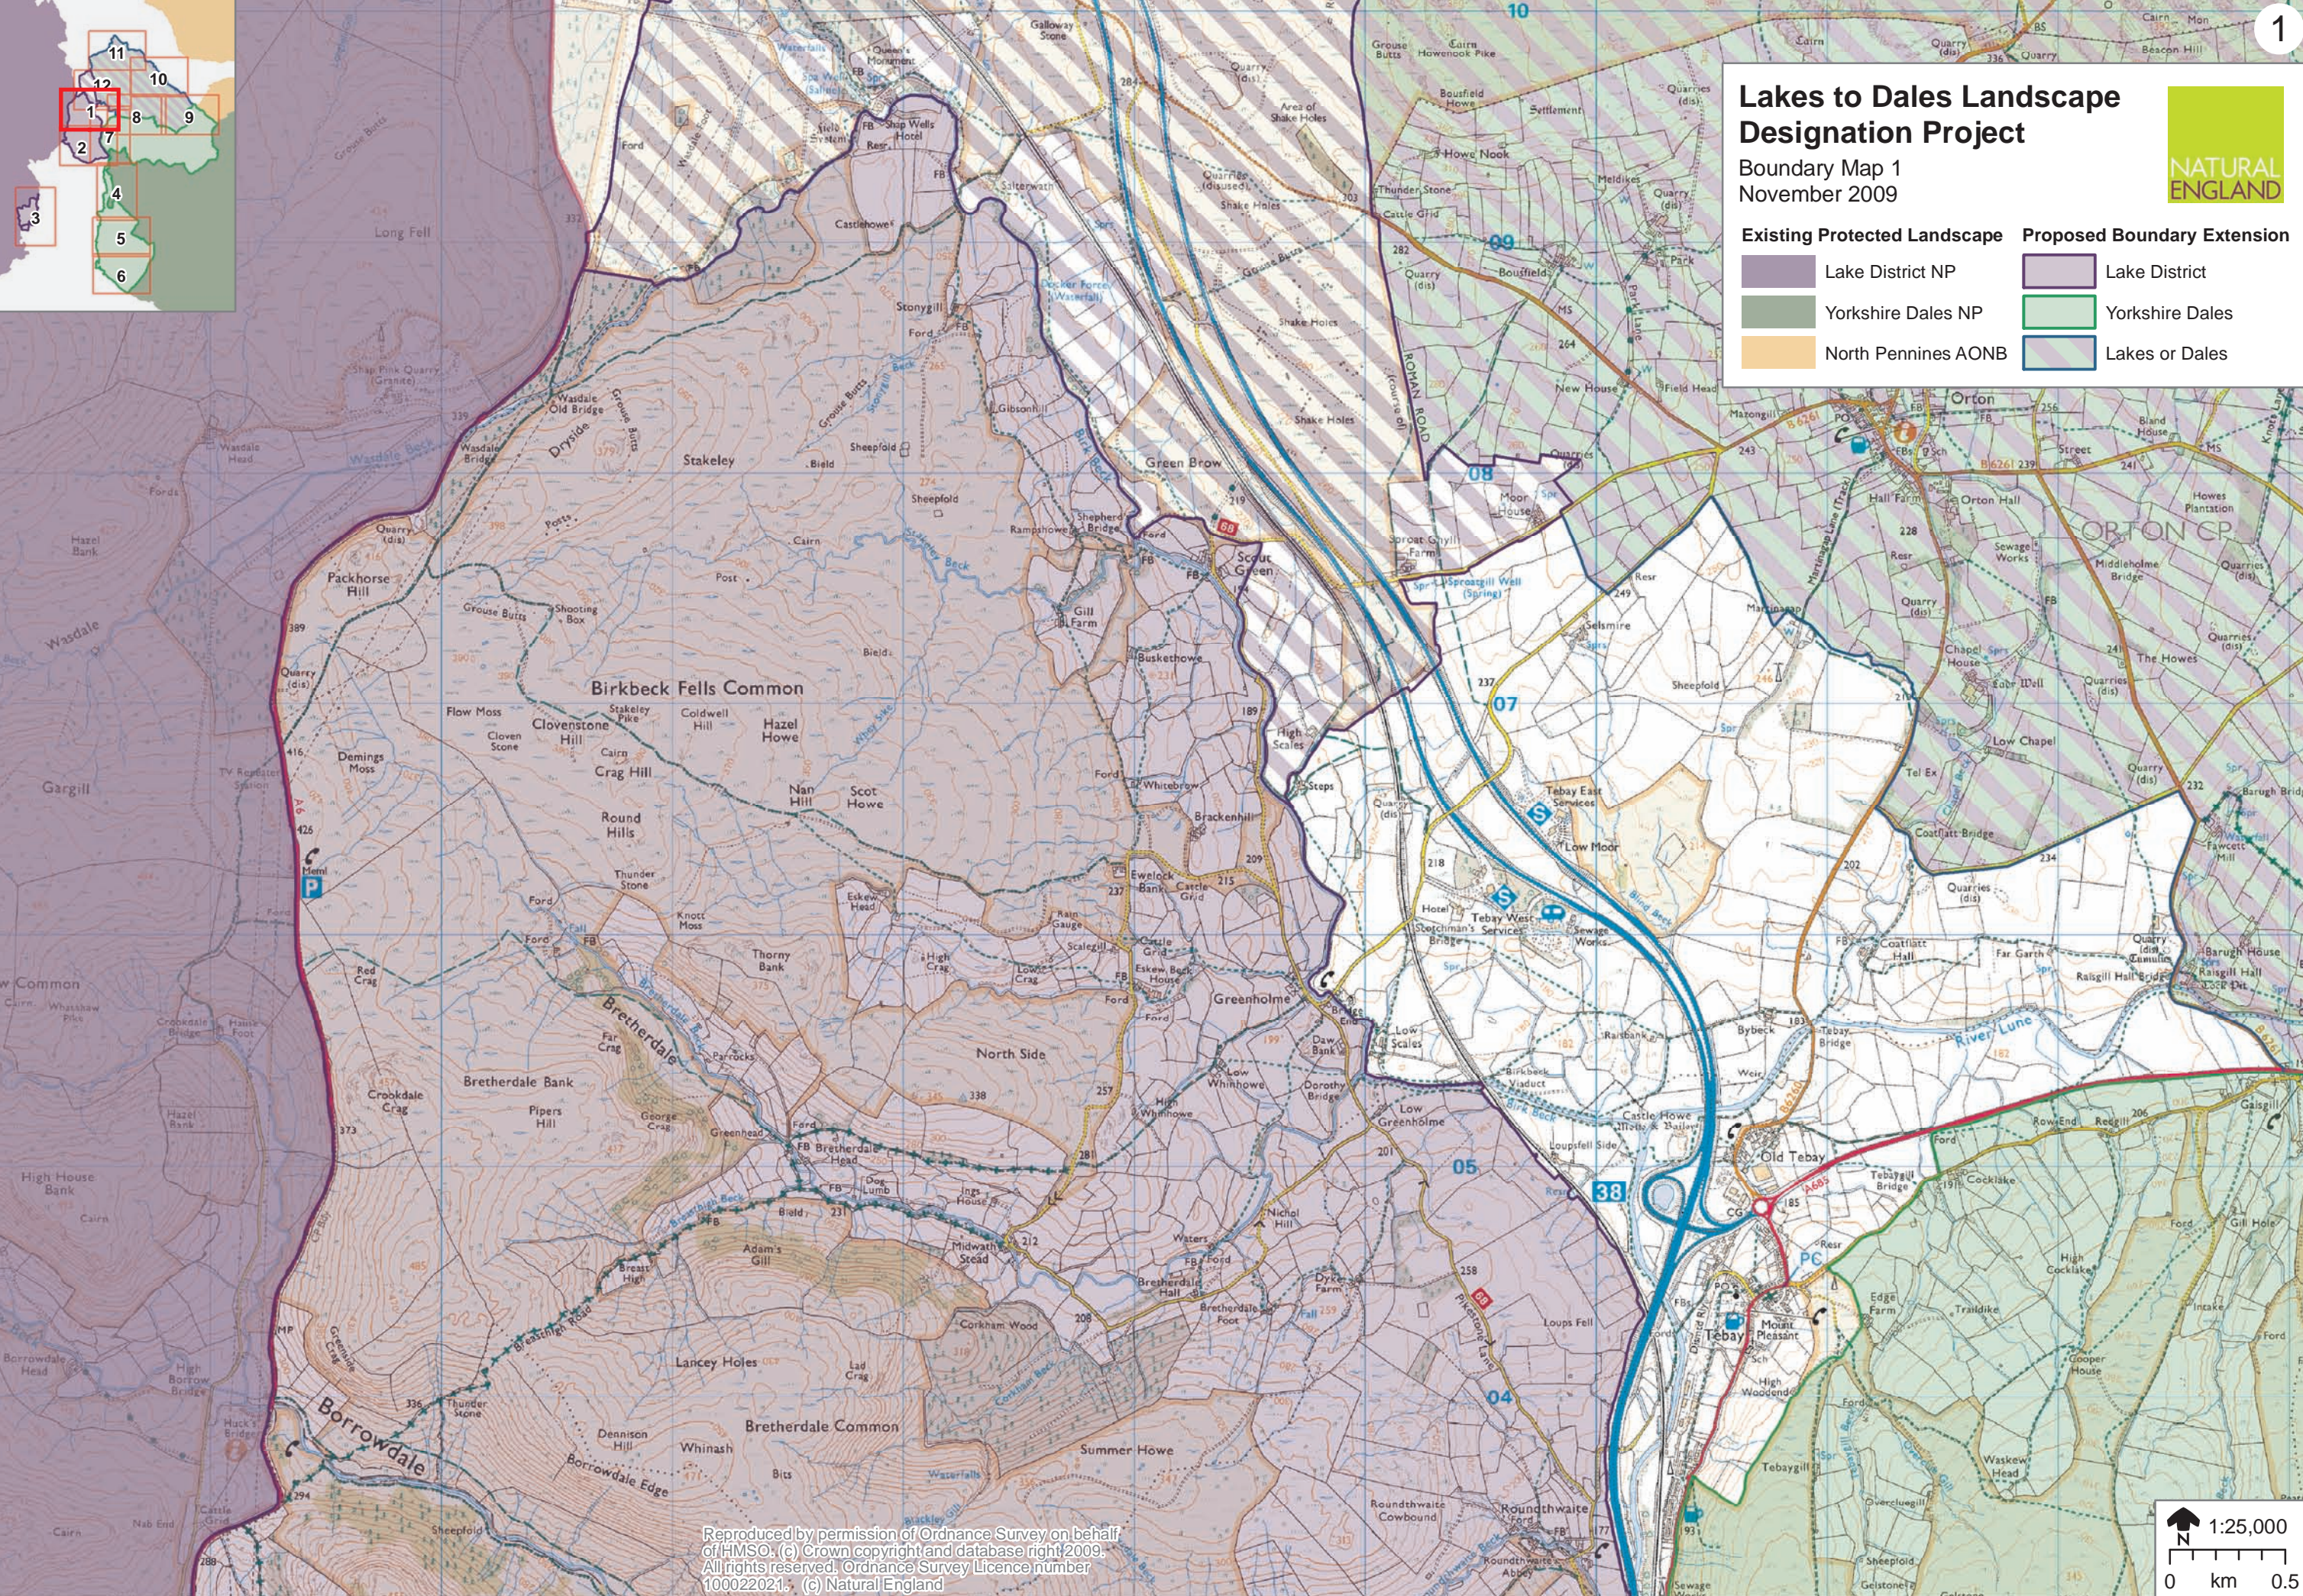

# Lakes to Dales Landscape Designation Project

## Boundary Map 1

November 2009

Existing Protected Landscape		Proposed Boundary Extension	
	Lake District NP		Lake District
	Yorkshire Dales NP		Yorkshire Dales
	North Pennines AONB		Lakes or Dales

Reproduced by permission of Ordnance Survey on behalf of HMSO. (c) Crown copyright and database right 2009. All rights reserved. Ordnance Survey Licence number 100022021. (c) Natural England