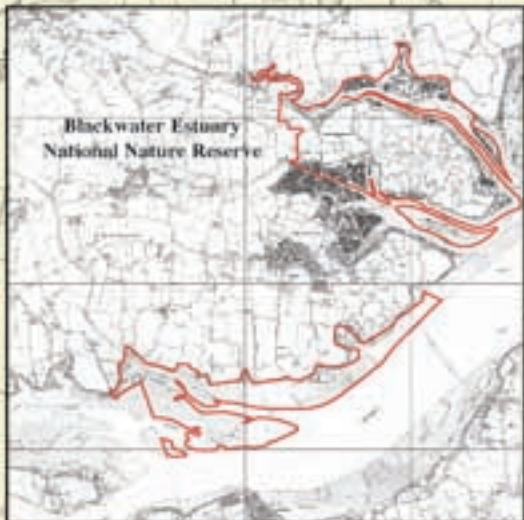

North

Blackwater Estuary (South) National Nature Reserve

TOLLESHUNT D'ARICY CP

Key

- Public Footpath
- Parking

The key defines the symbols used on the map: a red dotted line represents a public footpath, and a blue square with a white 'P' represents a parking area.