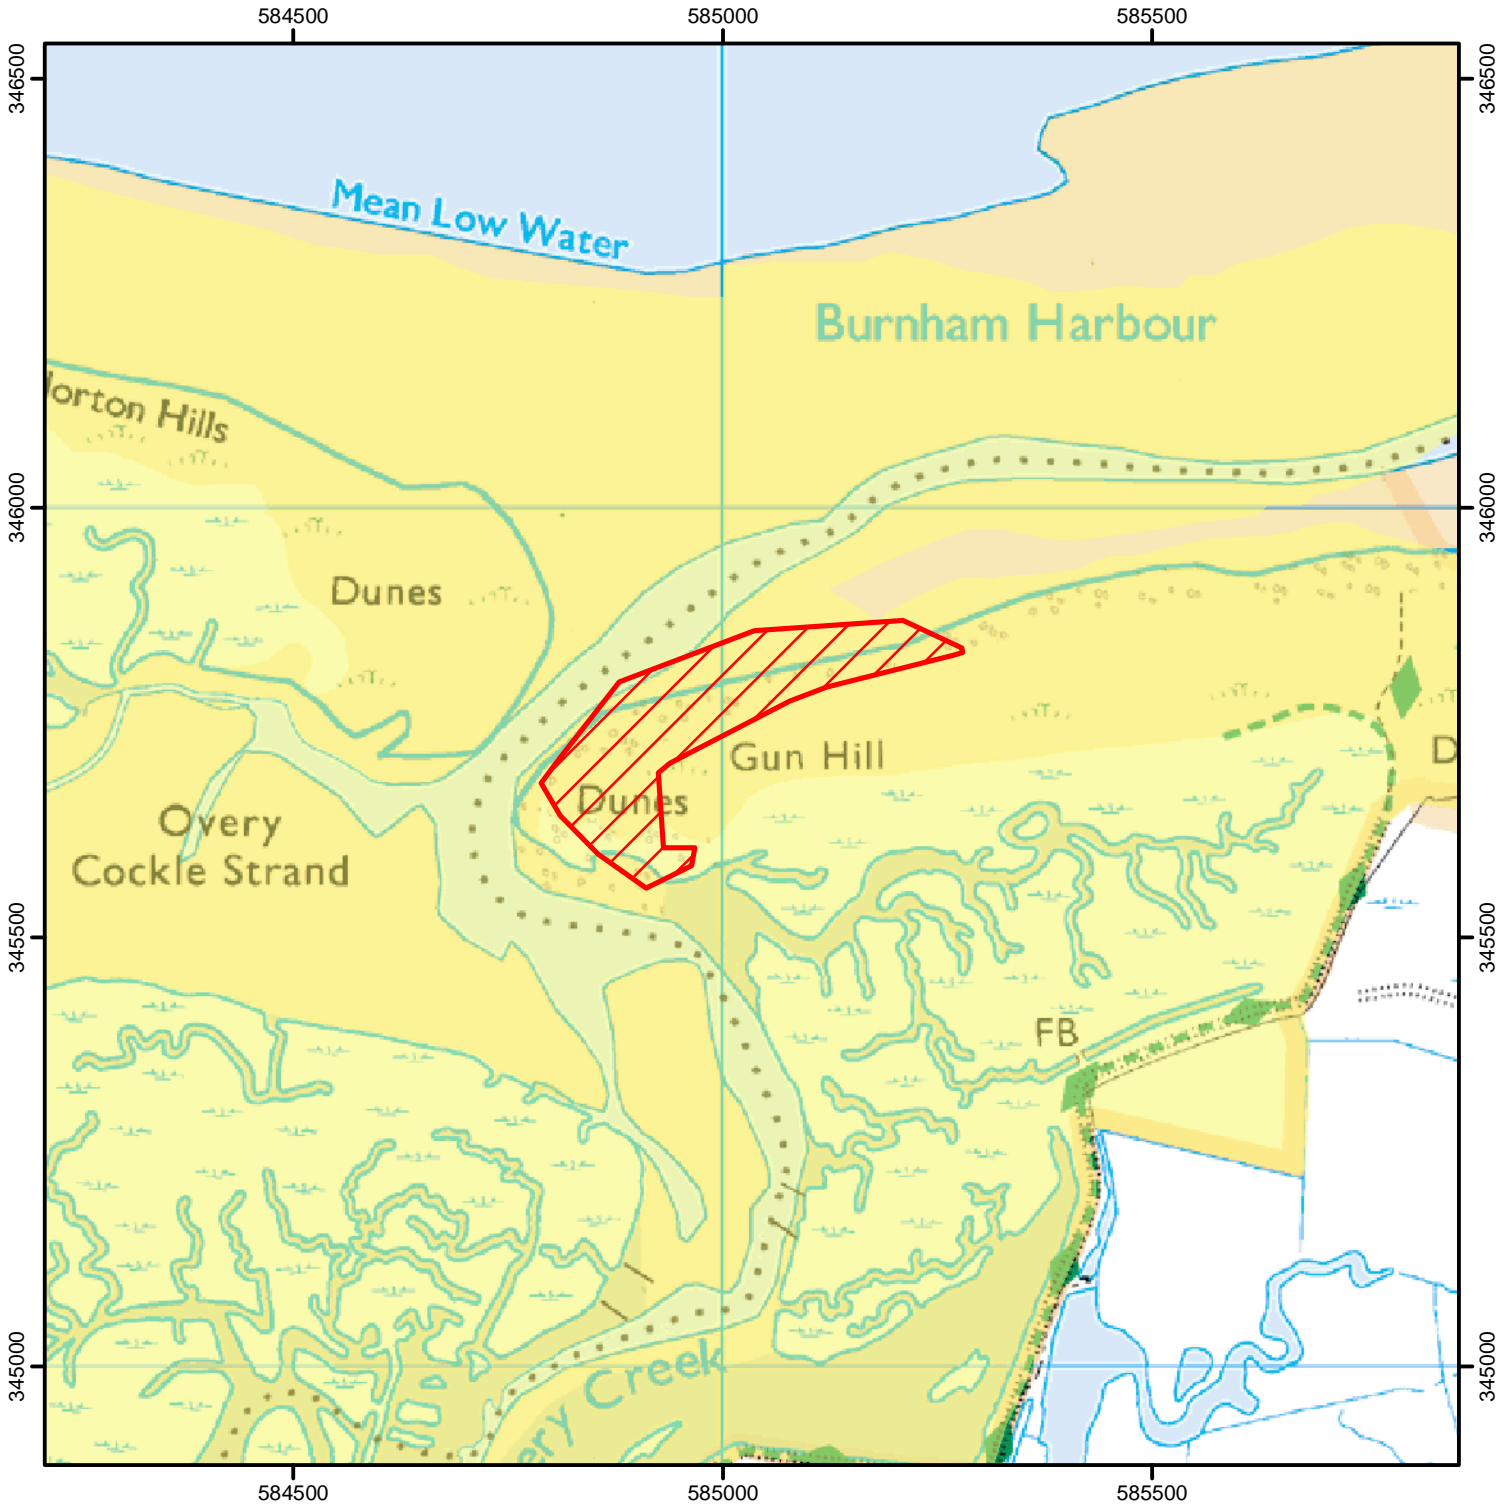

**CROW Open Access: Consultation on proposed restriction  
(please see accompanying notice)**

Case Number: 2007030175  
(Holkham Nature Reserve - A)

Consultation start date: 16/11/2011  
end date: 16/12/2011

© Crown Copyright and database right 2011.  
Ordnance Survey 100022021

 **CROW Consultation**  
 **CROW Access Land**