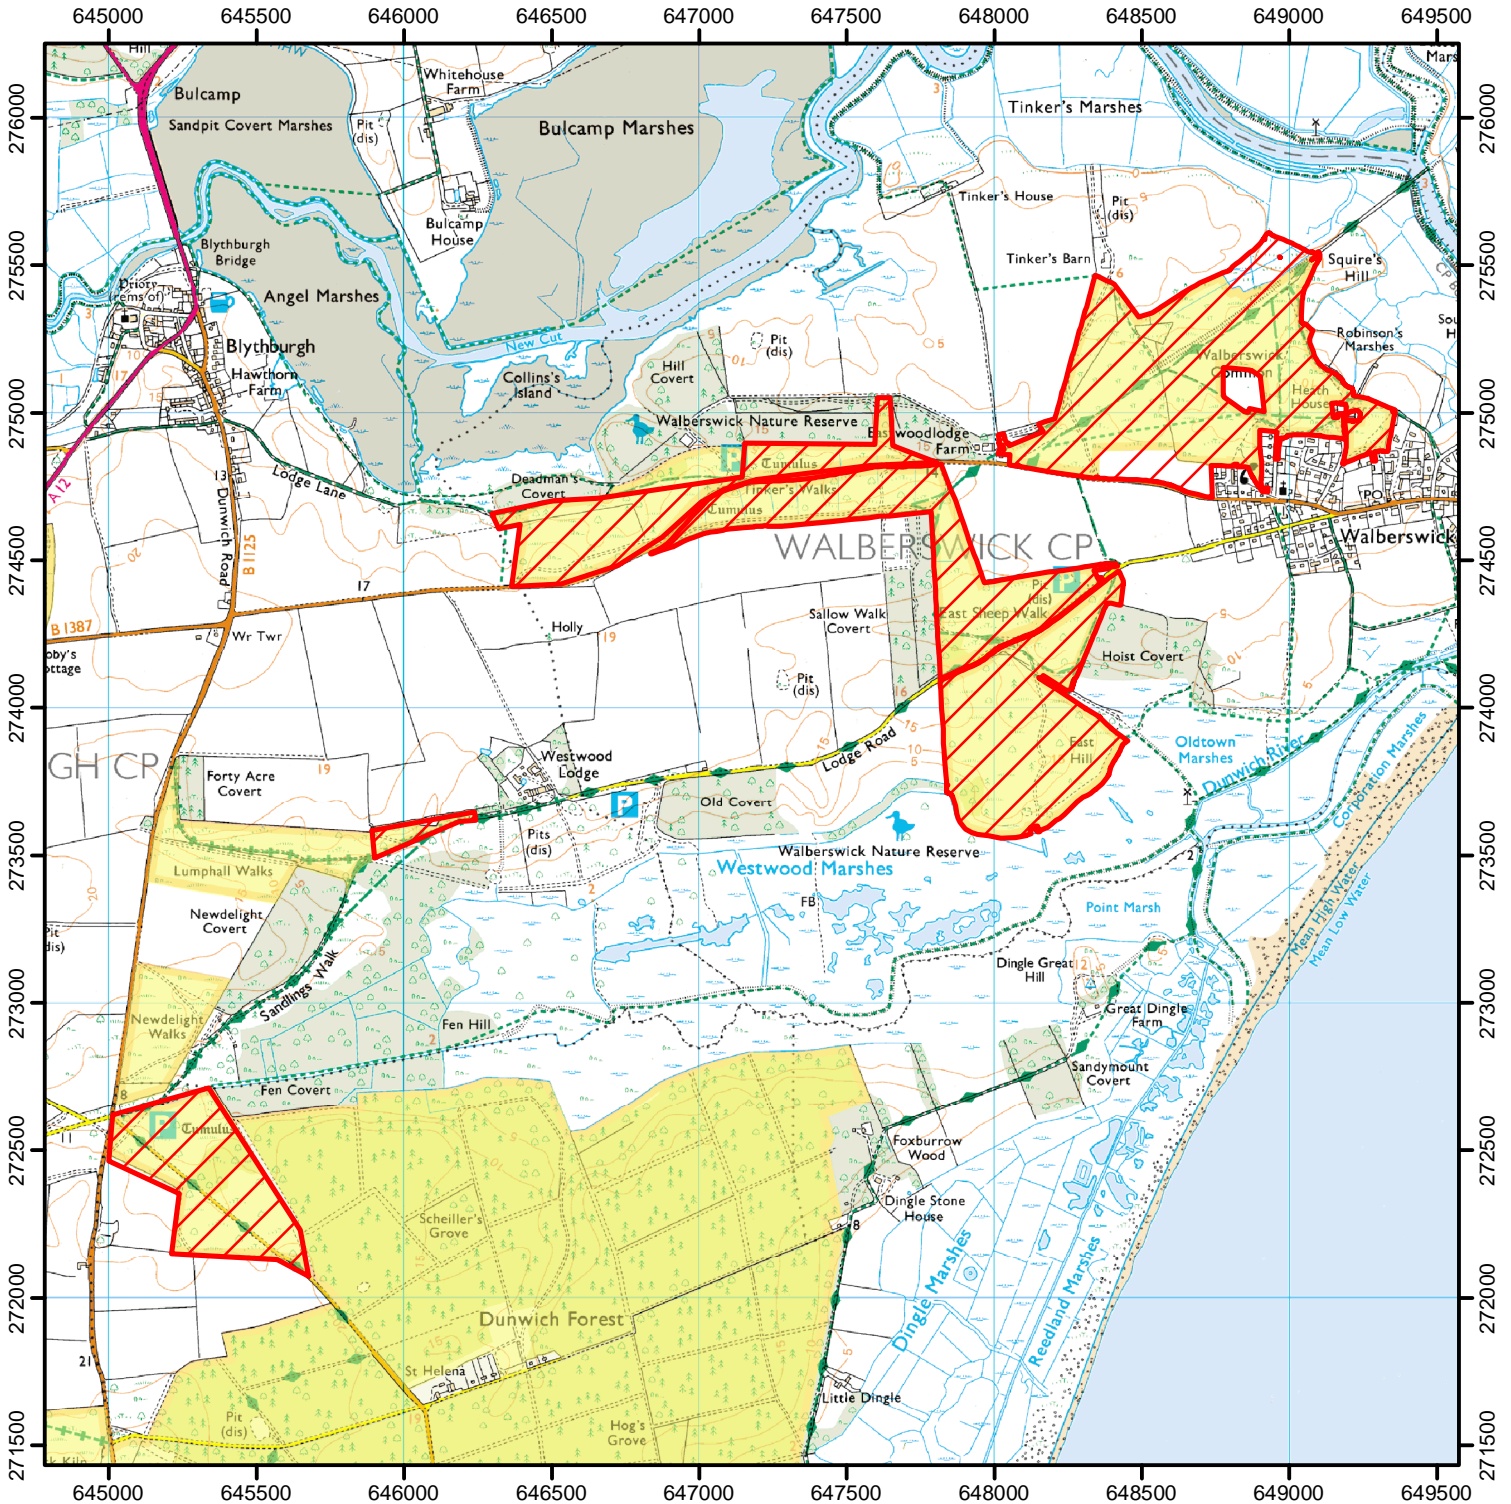

CROW Open Access: Consultation on proposed restriction (please see accompanying notice)

Case Number: 2007020109

Consultation start date: 24/08/2011
end date: 31/10/2011

© Crown Copyright and database right 2011.
Ordnance Survey 100022021

CROW Consultation

CROW Access Land