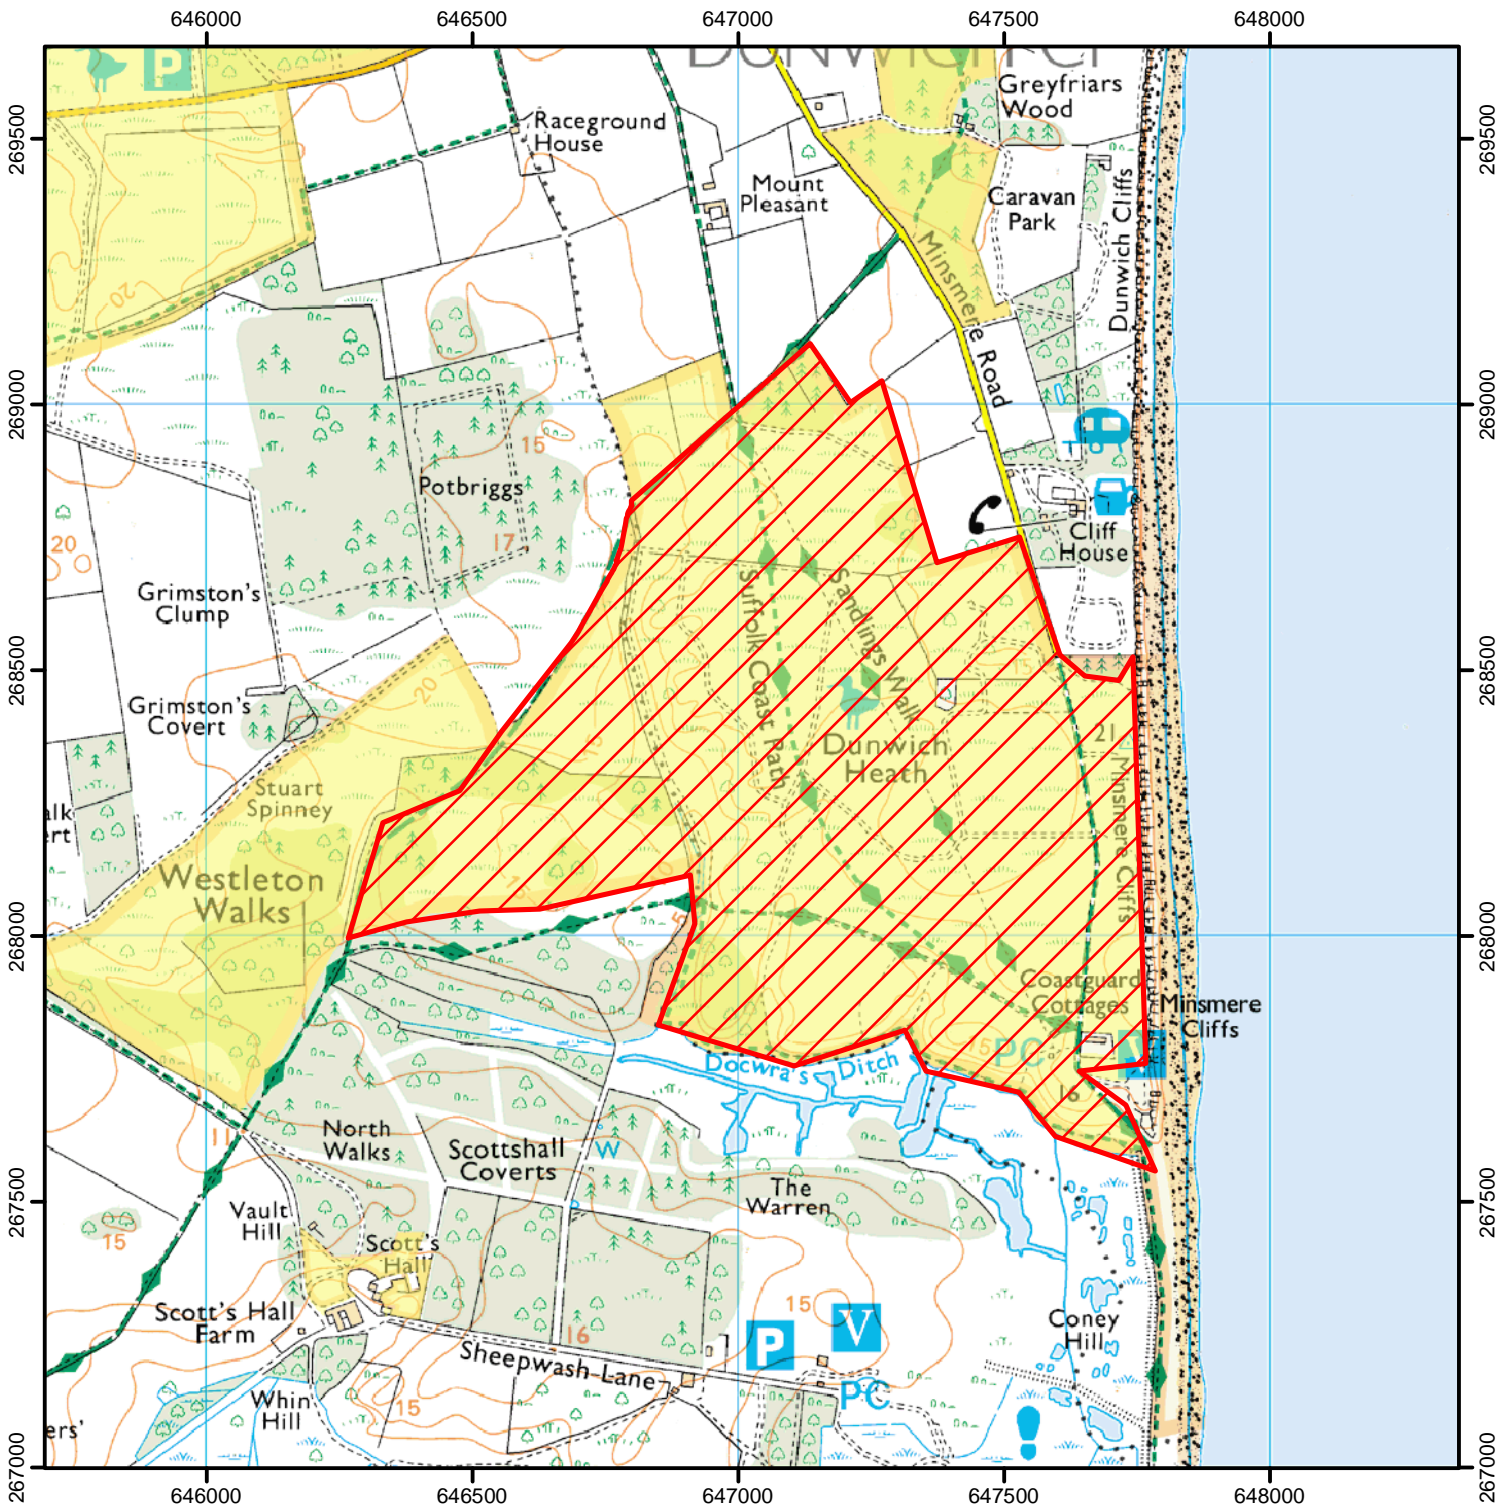

CROW Open Access: Consultation on proposed restriction (please see accompanying notice)

Case Number: 2007020106

Consultation start date: 25/08/2011
end date: 31/10/2011

© Crown Copyright and database right 2011.
Ordnance Survey 100022021

 **CROW Consultation**
 **CROW Access Land**