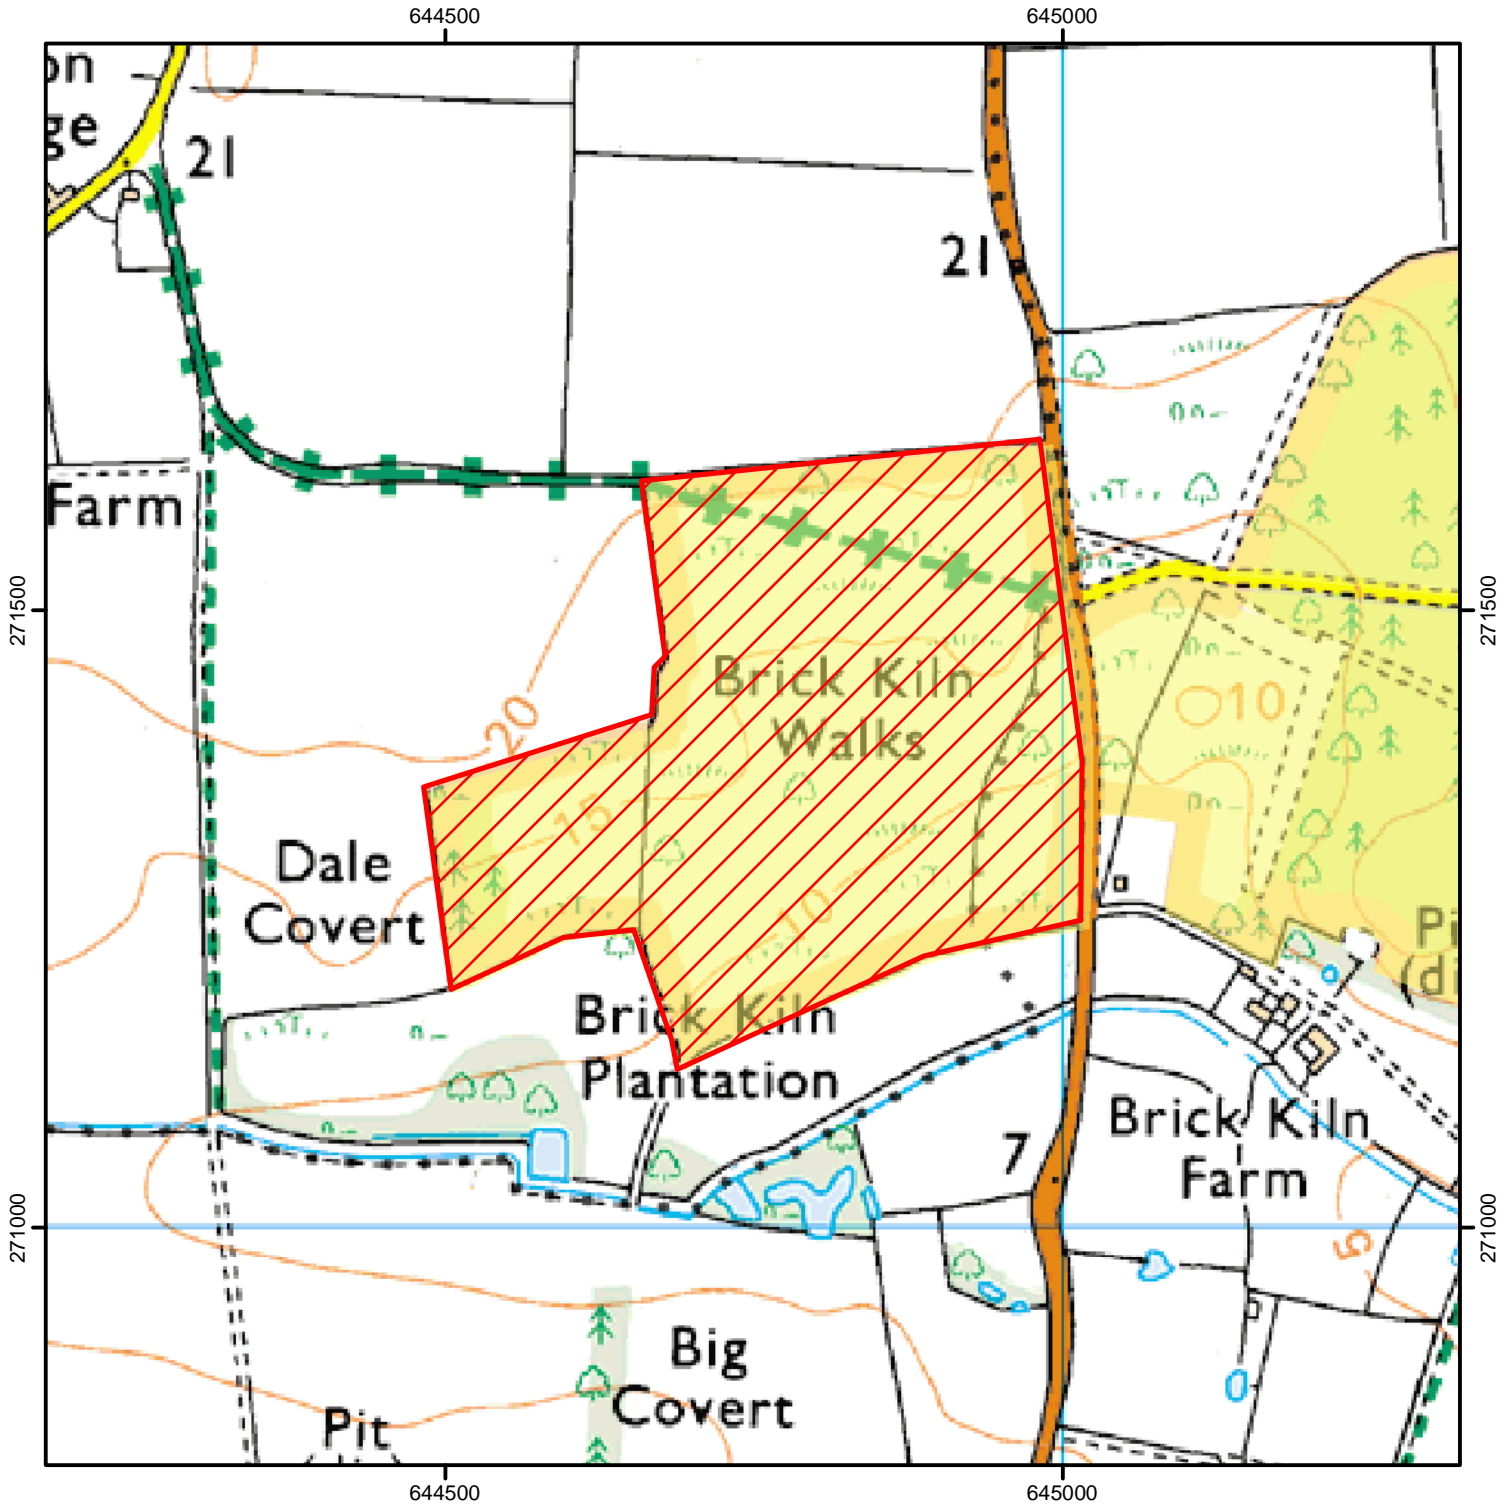

CROW Open Access: Consultation on proposed restriction (please see accompanying notice)

Case Number: 2007020104

Consultation start date: 25/08/2011
end date: 31/10/2011

© Crown Copyright and database right 2011.
Ordnance Survey 100022021

CROW Consultation
CROW Access Land